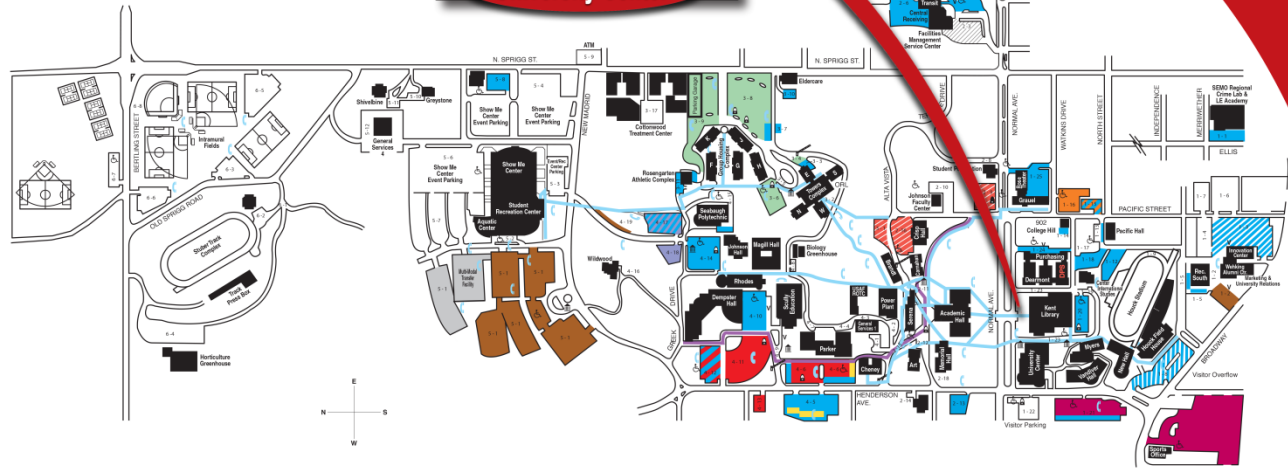

Southeast Missouri State University

University Center

4th Floor Ballroom
388 N. Henderson Avenue

Parking is available across the street

DIRECTIONS:

From I-55

Exit I-55 Business Loop (Kingshighway) Turn onto Broadway at stoplight
Turn left onto Henderson Parking to your left

From Illinois

Turn right onto Sprigg at stoplight Turn left onto Normal Turn left onto Henderson Parking to your right